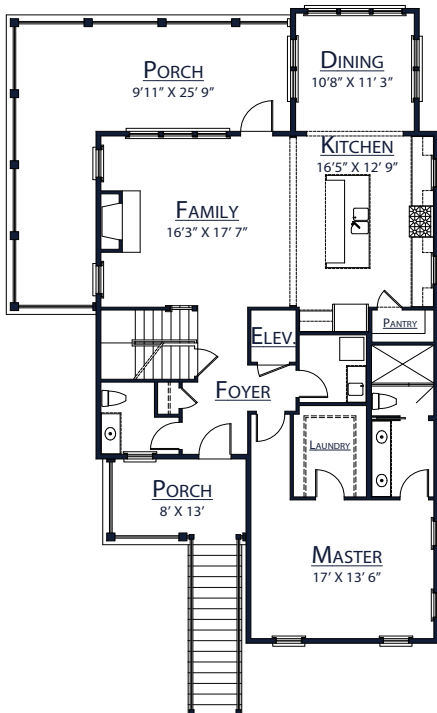

NORFLEET . POINT .

Norfleet Shores Road

Waterfront Elevation

PLAN NAME	HTD. SQ. FT	BEDS	BATHS	DIM.
Beaufort	2,213	3	2 1/2	40' x 62'

①
FIRST FLOOR
1,492

②
SECOND FLOOR
721