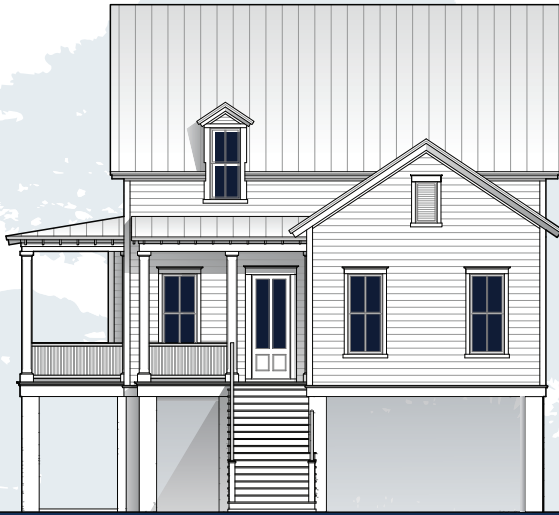

NORFLEET . POINT .

Norfleet Shores Road

Waterfront Elevation

PLAN NAME	HTD. SQ. FT	BEDS	BATHS	DIM.
Beaufort	2,213	3	2 1/2	40' x 62'

①
FIRST FLOOR
1,492

②
SECOND FLOOR
721