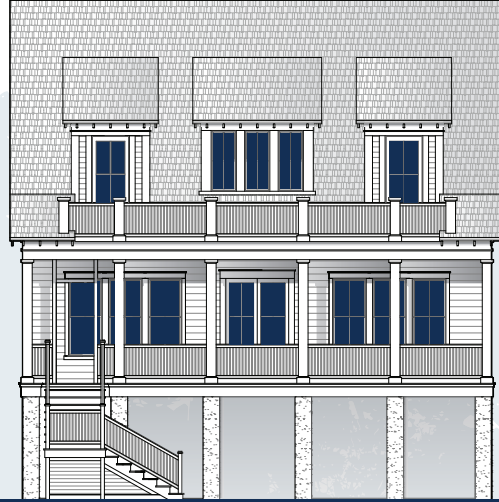

NORFLEET . POINT .

Norfleet Shores Road

Waterfront Elevation

PLAN NAME

Boardwalk

HTD. SQ. FT

2,642

BEDS

3

BATHS

2 1/2

DIM.

38' x 38'

①

FIRST FLOOR

1,408

②

SECOND FLOOR

1,234