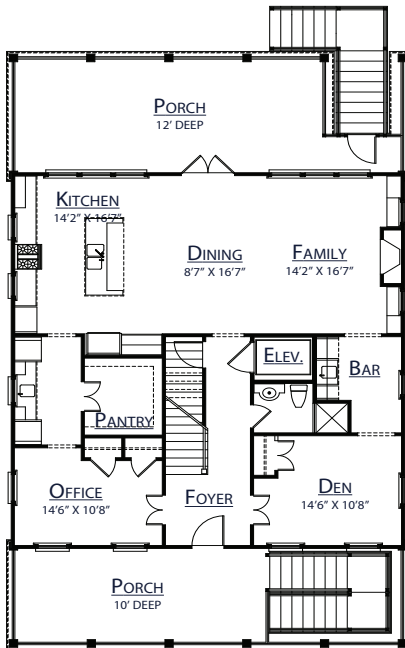

NORFLEET . POINT .

Norfleet Shores Road

Waterfront Elevation

PLAN NAME

Boardwalk

HTD. SQ. FT

2,642

BEDS

3

BATHS

2 1/2

DIM.

38' x 38'

①

FIRST FLOOR

1,408

②

SECOND FLOOR

1,234