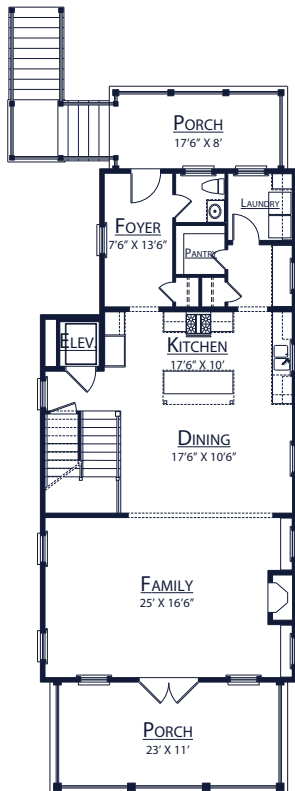

NORFLEET POINT

Norfleet Shores Road

Waterfront Elevation

PLAN NAME

Live Oak

HTD. SQ. FT

2,380

BEDS

3

BATHS

2 1/2

DIM.

26' x 71'

1

FIRST FLOOR

1,232

2

SECOND FLOOR

1,148